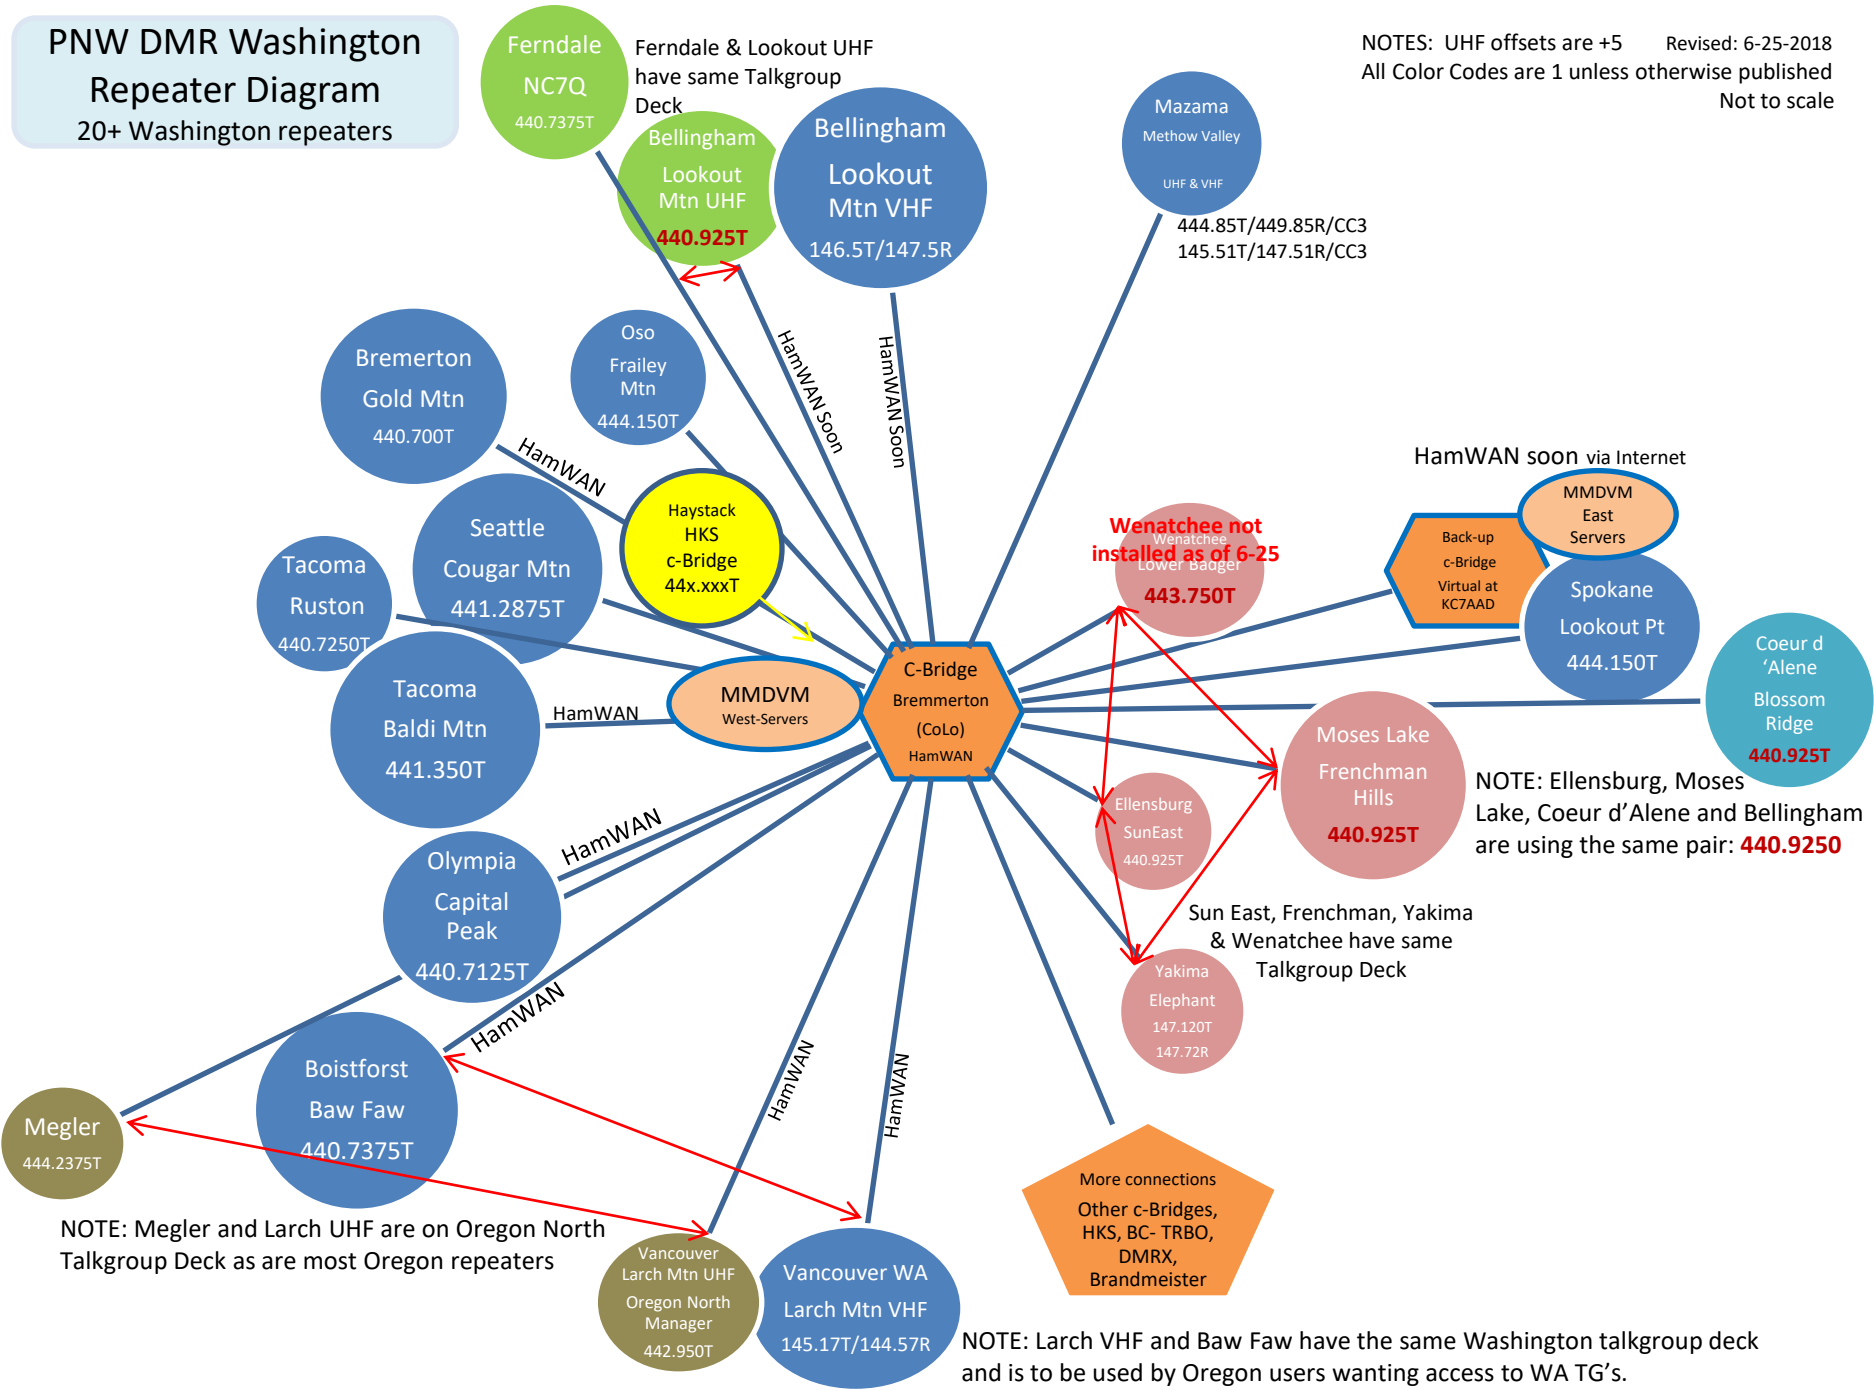

# PNW DMR Washington Repeater Diagram

20+ Washington repeaters

NOTES: UHF offsets are +5  
 All Color Codes are 1 unless otherwise published  
 Revised: 6-25-2018  
 Not to scale

NOTE: Megler and Larch UHF are on Oregon North Talkgroup Deck as are most Oregon repeaters

NOTE: Ellensburg, Moses Lake, Coeur d'Alene and Bellingham are using the same pair: 440.9250

NOTE: Larch VHF and Baw Faw have the same Washington talkgroup deck and is to be used by Oregon users wanting access to WA TG's.